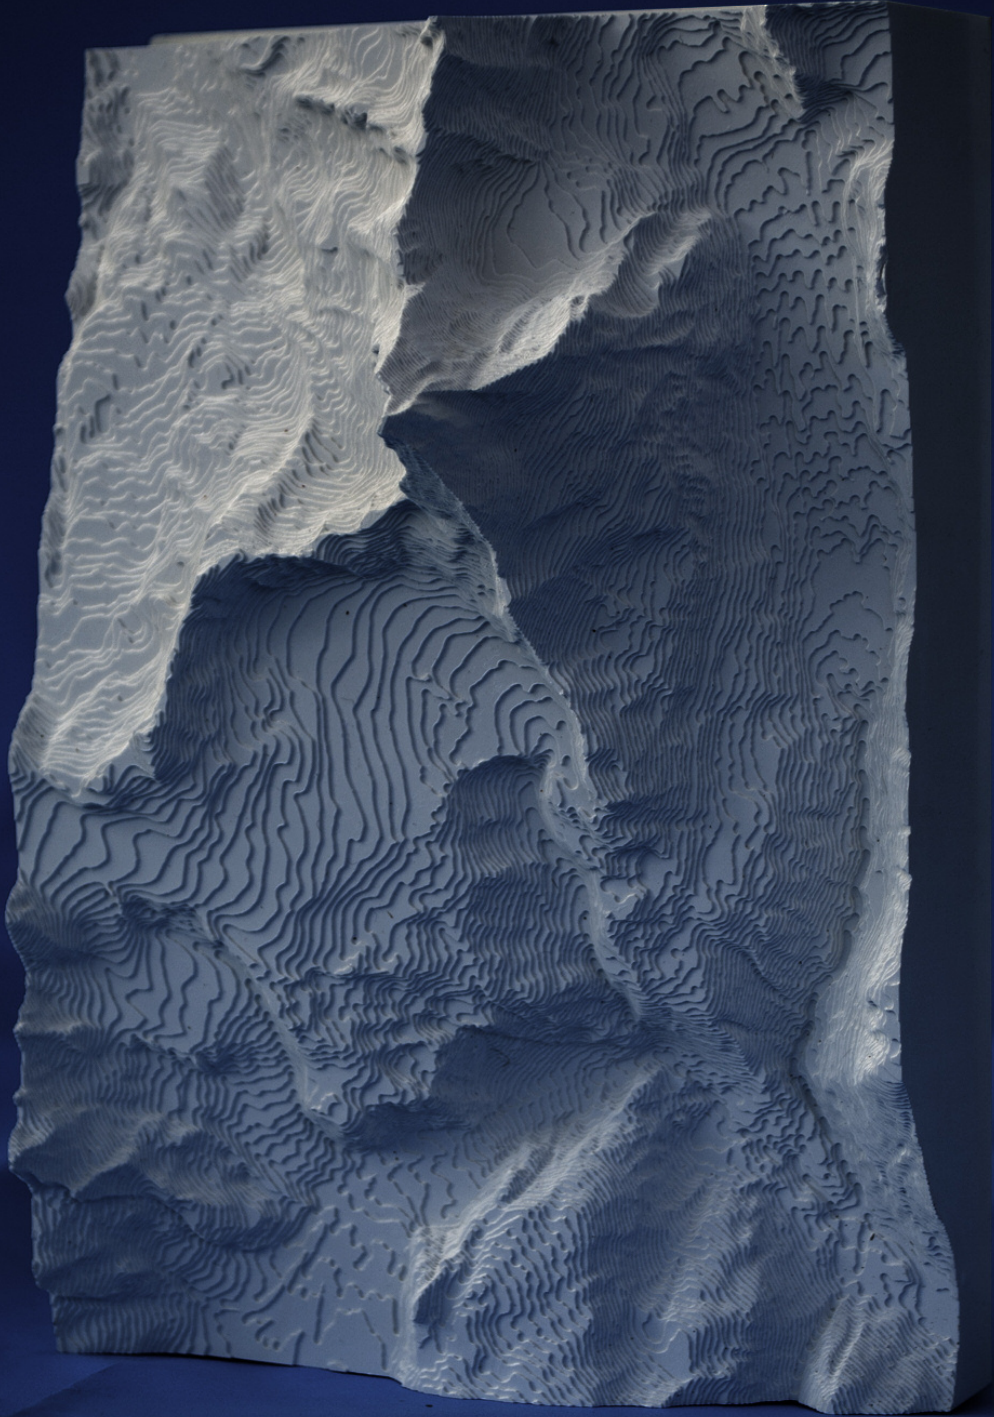

THE SILVER GRID
WEEK FIVE

LOTTE GEEVEN & SEMÂ BEKIROVIC

This document appears on the occasion of the project: THE SILVER GRID
A collective project by Lotte Geeven & Semâ Bekirovic
NEW YORK CITY, SEPTEMBER – NOVEMBER 2011